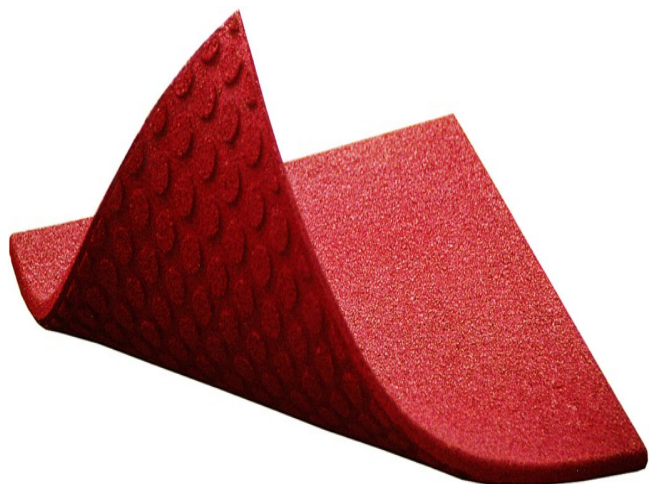

FS-20PM Rubber tiles- red/black- thickness 20mm (m2)

<https://www.tiptiptap.lt/en/products/safety-surfaces/rubber-safety-tiles/rubber-tiles-redblack-thickne-ss-20mm-m2-fs-20pm>

Technical information:

Width of structure: 0.5m
Length of structure: 0.5m
Height of structure: 0.02m
Max. fall height: 0.6m